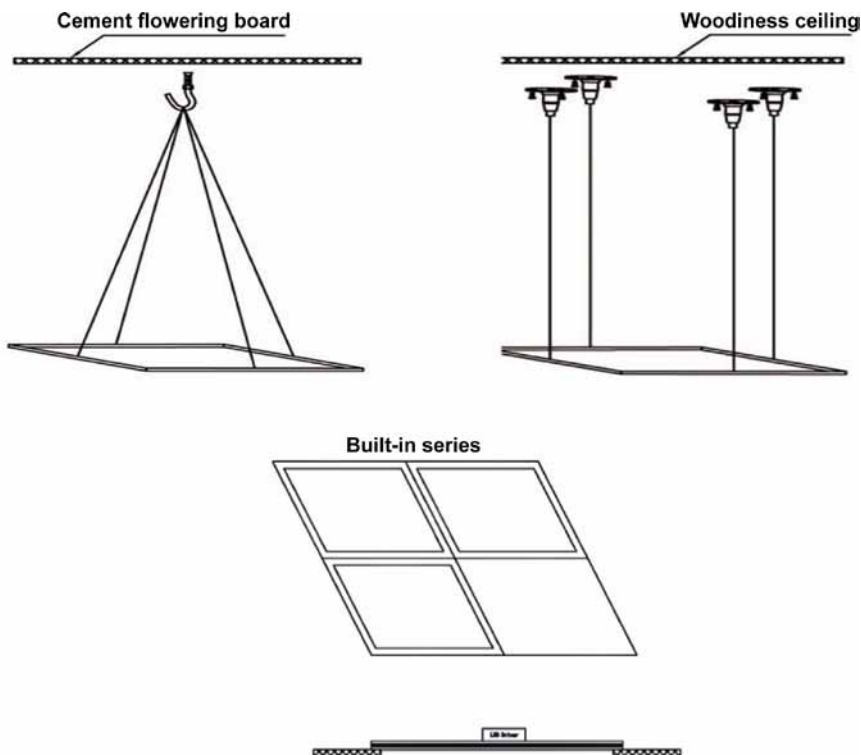

Панель GE600x600-45W Warm White

Line-Up:

Category	Specifications	Unit
Watts	46	W
Lumens per Watt (Efficacy)	70	Lm/W
Light Output	3600	lm
Light Color (CCT)	3000	K
Beam Angle	120	°(degree)
Color Accuracy (CRI)	80	Ra
Product Weight	4.5	kg
Dimension (mm)	596*596	mm
Rating Life	35 000	H
Base	CON	
Input Voltage (AC)	220	V

Luminance Intensity Distribution:

Cone Lux Diagram:

DRAWING:

INSTALLATION INSTRUCTIONS:

WIRING DIAGRAM:

PACKAGE:

Product Dimension	L596 x W596 x H11 mm
Net Weight	4.5 kg
Size of box	L685 X W635 X H50 mm
Gross Weight	5.5kg
Size of Carton	L715 x W665x H275 mm
Qty/ Carton	4PCS
Weight/ Carton	24.3kg