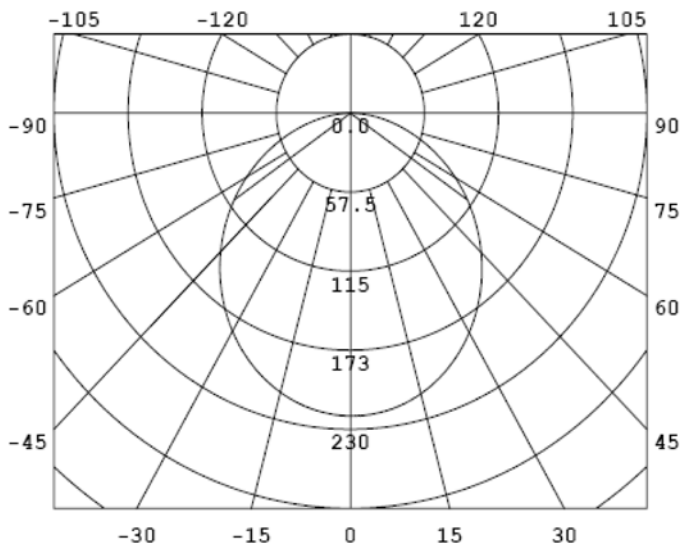

Панель GE600x600-45W Warm White

Line-Up:

Category	Specifications	Unit
Watts	46	W
Lumens per Watt (Efficacy)	70	Lm/W
Light Output	3600	lm
Light Color (CCT)	3000	K
Beam Angle	120	°(degree)
Color Accuracy (CRI)	80	Ra
Product Weight	4.5	kg
Dimension (mm)	596*596	mm
Rating Life	35 000	H
Base	CON	
Input Voltage (AC)	220	V

Luminance Intensity Distribution:

Cone Lux Diagram:

DRAWING:

INSTALLATION INSTRUCTIONS:

WIRING DIAGRAM:

PACKAGE:

Product Dimension	L596 x W596 x H11 mm
Net Weight	4.5 kg
Size of box	L685 X W635 X H50 mm
Gross Weight	5.5kg
Size of Carton	L715 x W665x H275 mm
Qty/ Carton	4PCS
Weight/ Carton	24.3kg