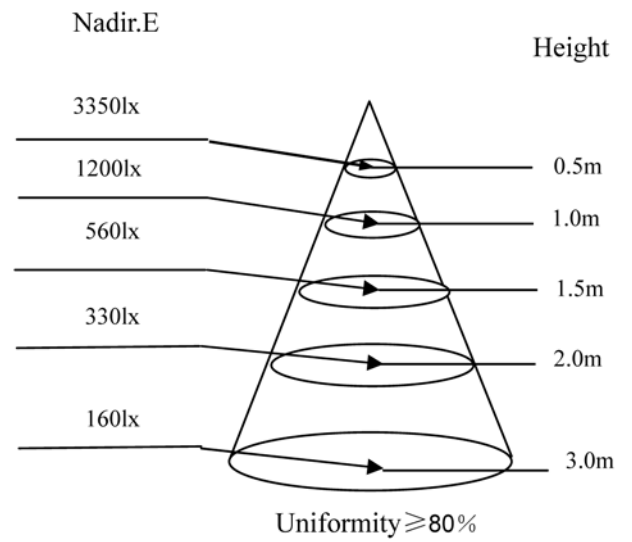

Панель GE600x600-45W Warm White

Line-Up:

Category	Specifications	Unit
Watts	46	W
Lumens per Watt (Efficacy)	70	Lm/W
Light Output	3600	lm
Light Color (CCT)	3000	K
Beam Angle	120	°(degree)
Color Accuracy (CRI)	80	Ra
Product Weight	4.5	kg
Dimension (mm)	596*596	mm
Rating Life	35 000	H
Base	CON	
Input Voltage (AC)	220	V

Luminance Intensity Distribution:

Cone Lux Diagram:

DRAWING:

INSTALLATION INSTRUCTIONS:

WIRING DIAGRAM:

PACKAGE:

Product Dimension	L596 x W596 x H11 mm
Net Weight	4.5 kg
Size of box	L685 X W635 X H50 mm
Gross Weight	5.5kg
Size of Carton	L715 x W665x H275 mm
Qty/ Carton	4PCS
Weight/ Carton	24.3kg