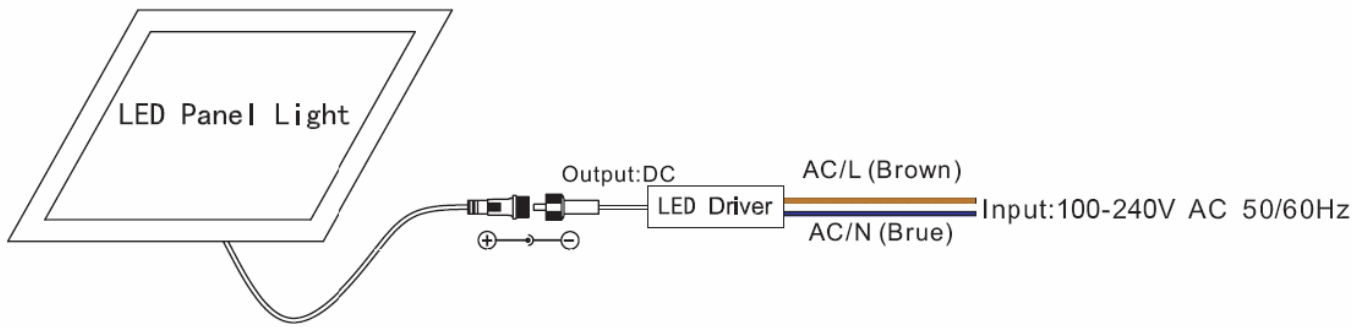

Панель GE600x600-45W Warm White

Line-Up:

Category	Specifications	Unit
Watts	46	W
Lumens per Watt (Efficacy)	70	Lm/W
Light Output	3600	lm
Light Color (CCT)	3000	K
Beam Angle	120	°(degree)
Color Accuracy (CRI)	80	Ra
Product Weight	4.5	kg
Dimension (mm)	596*596	mm
Rating Life	35 000	H
Base	CON	
Input Voltage (AC)	220	V

Luminance Intensity Distribution:

Cone Lux Diagram:

DRAWING:

INSTALLATION INSTRUCTIONS:

WIRING DIAGRAM:

PACKAGE:

Product Dimension	L596 x W596 x H11 mm
Net Weight	4.5 kg
Size of box	L685 X W635 X H50 mm
Gross Weight	5.5kg
Size of Carton	L715 x W665x H275 mm
Qty/ Carton	4PCS
Weight/ Carton	24.3kg