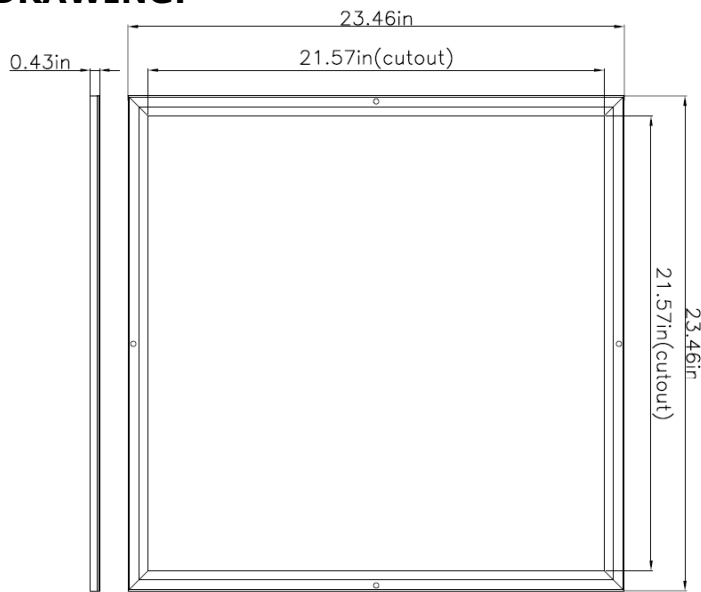

Панель GE600x600-45W Warm White

Line-Up:

Category	Specifications	Unit
Watts	46	W
Lumens per Watt (Efficacy)	70	Lm/W
Light Output	3600	lm
Light Color (CCT)	3000	K
Beam Angle	120	°(degree)
Color Accuracy (CRI)	80	Ra
Product Weight	4.5	kg
Dimension (mm)	596*596	mm
Rating Life	35 000	H
Base	CON	
Input Voltage (AC)	220	V

Luminance Intensity Distribution:

Cone Lux Diagram:

DRAWING:

INSTALLATION INSTRUCTIONS:

WIRING DIAGRAM:

PACKAGE:

Product Dimension	L596 x W596 x H11 mm
Net Weight	4.5 kg
Size of box	L685 X W635 X H50 mm
Gross Weight	5.5kg
Size of Carton	L715 x W665x H275 mm
Qty/ Carton	4PCS
Weight/ Carton	24.3kg