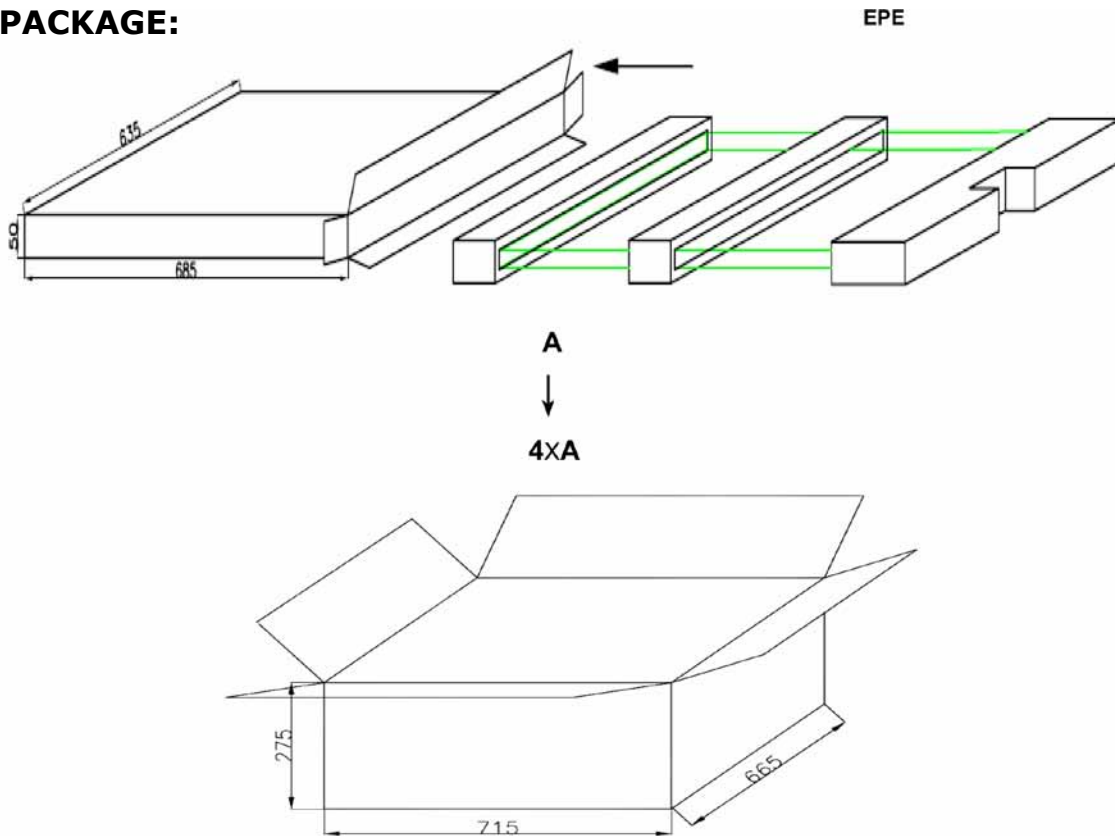

Панель GE600x600-45W Warm White

Line-Up:

Category	Specifications	Unit
Watts	46	W
Lumens per Watt (Efficacy)	70	Lm/W
Light Output	3600	lm
Light Color (CCT)	3000	K
Beam Angle	120	°(degree)
Color Accuracy (CRI)	80	Ra
Product Weight	4.5	kg
Dimension (mm)	596*596	mm
Rating Life	35 000	H
Base	CON	
Input Voltage (AC)	220	V

Luminance Intensity Distribution:

Cone Lux Diagram:

DRAWING:

INSTALLATION INSTRUCTIONS:

WIRING DIAGRAM:

PACKAGE:

Product Dimension	L596 x W596 x H11 mm
Net Weight	4.5 kg
Size of box	L685 X W635 X H50 mm
Gross Weight	5.5kg
Size of Carton	L715 x W665x H275 mm
Qty/ Carton	4PCS
Weight/ Carton	24.3kg